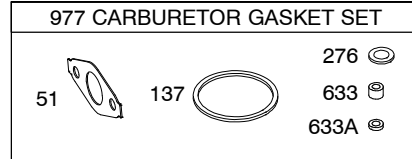

Illustrations cover a range of engines. Parts shown without corresponding text may not be used on your specific engine.